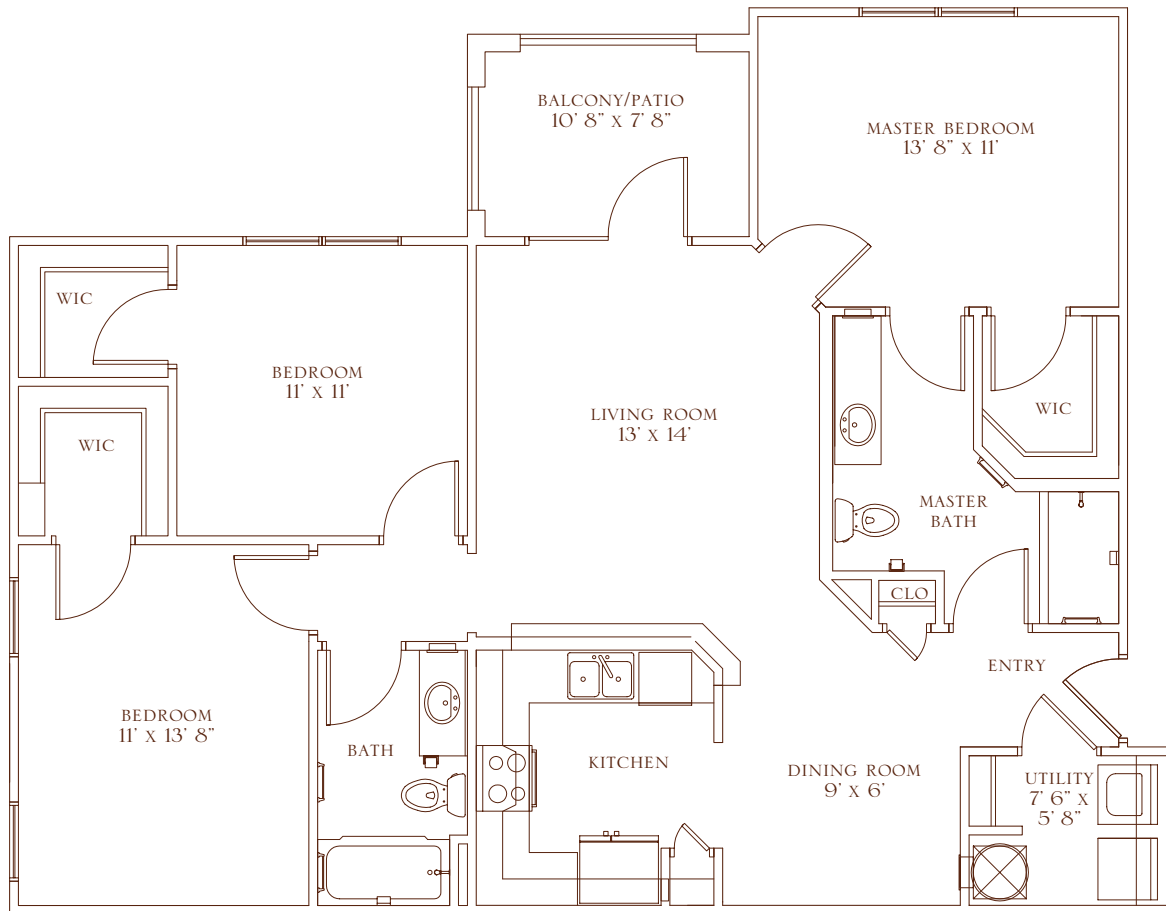

Vista

with patio/balcony

this apartment home features:

3 BEDROOMS / 2 BATHS

1,223 TOTAL SQUARE FEET

GOURMET KITCHEN WITH DOUBLE
STAINLESS STEEL SINK

GE® BLACK APPLIANCES
INCLUDING MICROWAVE

DESIGNER-COORDINATED FINISHES

UTILITY ROOM WITH WASHER &
DRYER INCLUDED

CEILING FANS IN LIVING ROOM AND
MASTER BEDROOM

AMPLE CLOSETS THROUGHOUT THE
APARTMENT HOME

STAND-UP SHOWER IN THE MASTER
BATHROOM

PRIVATE PATIO OR BALCONY

LAKE VIEWS AVAILABLE

GARAGES AND
CARPORTS AVAILABLE

FLOOR PLANS ARE ARTIST RENDERINGS AND MAY VARY
SOMEWHAT IN PRECISE DETAIL AND DIMENSION.