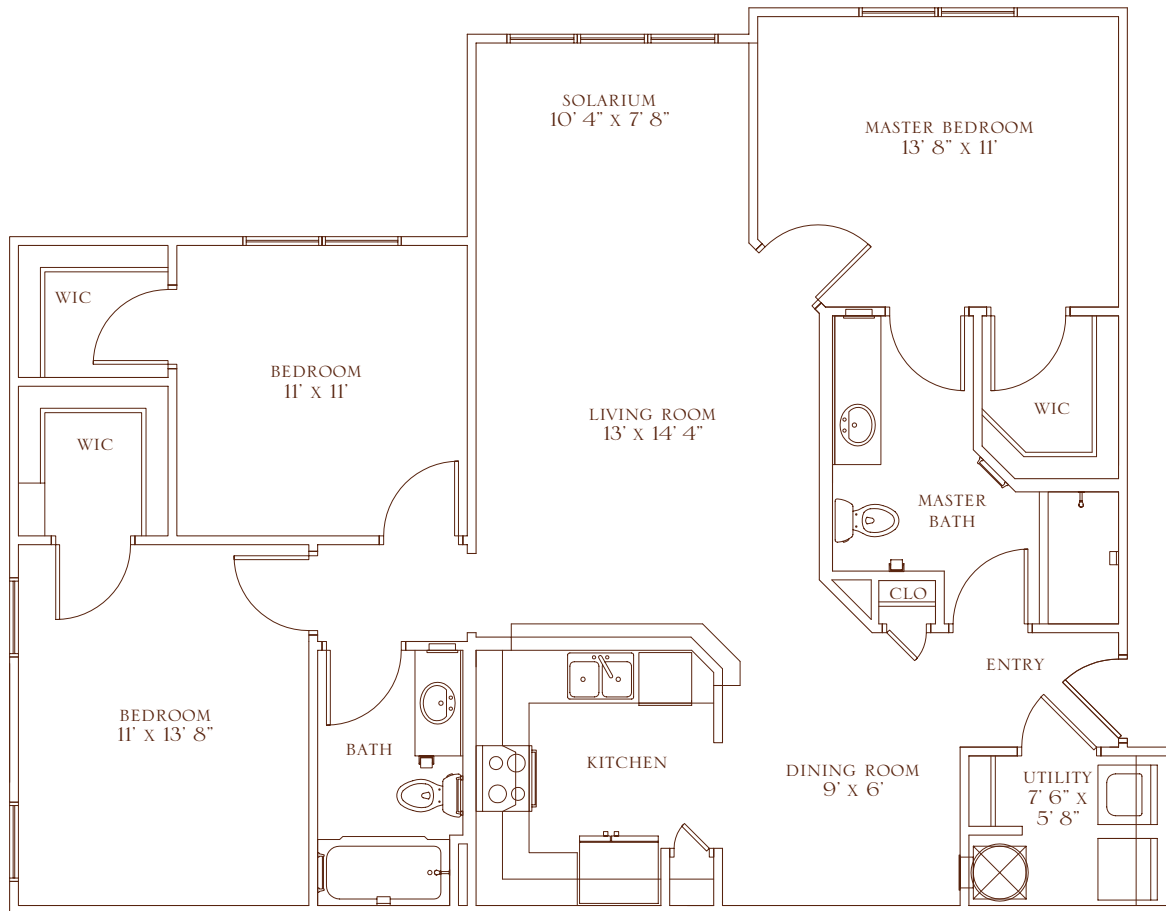

Vista

with solarium

this apartment home features:

3 BEDROOMS / 2 BATHS

1,305 TOTAL SQUARE FEET

GOURMET KITCHEN WITH DOUBLE
STAINLESS STEEL SINK

GE® BLACK APPLIANCES
INCLUDING MICROWAVE

DESIGNER-COORDINATED FINISHES

UTILITY ROOM WITH WASHER &
DRYER INCLUDED

CEILING FANS IN LIVING ROOM AND
MASTER BEDROOM

AMPLE CLOSETS THROUGHOUT THE
APARTMENT HOME

STAND-UP SHOWER IN THE MASTER
BATHROOM

LAKE VIEWS AVAILABLE

GARAGES AND
CARPORTS AVAILABLE

FLOOR PLANS ARE ARTIST RENDERINGS AND MAY VARY
SOMEWHAT IN PRECISE DETAIL AND DIMENSION.