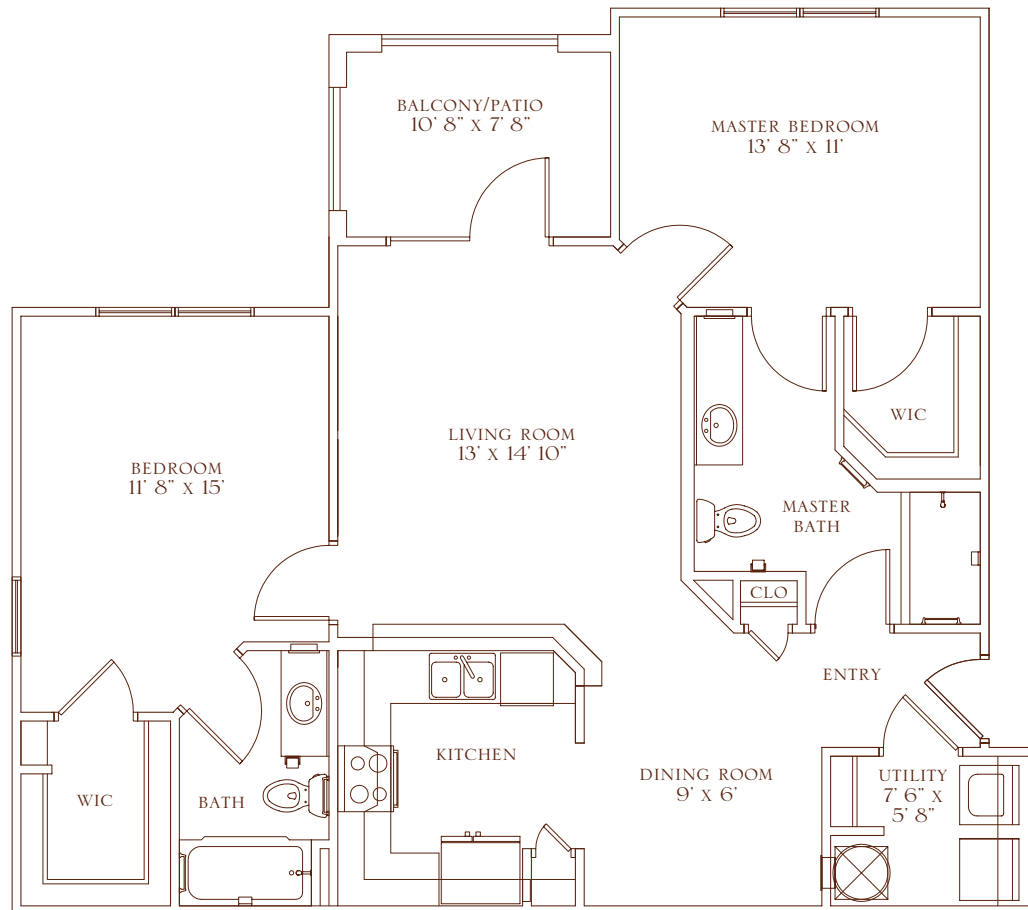

Serenity with patio/balcony

this apartment home features:

2 BEDROOMS / 2 BATHS

1,054 TOTAL SQUARE FEET

GOURMET KITCHEN WITH DOUBLE
STAINLESS STEEL SINK

GE® BLACK APPLIANCES
INCLUDING MICROWAVE

DESIGNER-COORDINATED FINISHES

UTILITY ROOM WITH WASHER &
DRYER INCLUDED

CEILING FANS IN LIVING ROOM AND
MASTER BEDROOM

AMPLE CLOSETS THROUGHOUT THE
APARTMENT HOME

STAND-UP SHOWER IN THE MASTER
BATHROOM

PRIVATE PATIO OR BALCONY

LAKE VIEWS AVAILABLE

GARAGES AND
CARPORTS AVAILABLE

FLOOR PLANS ARE ARTIST RENDERINGS AND MAY VARY
SOMEWHAT IN PRECISE DETAIL AND DIMENSION.