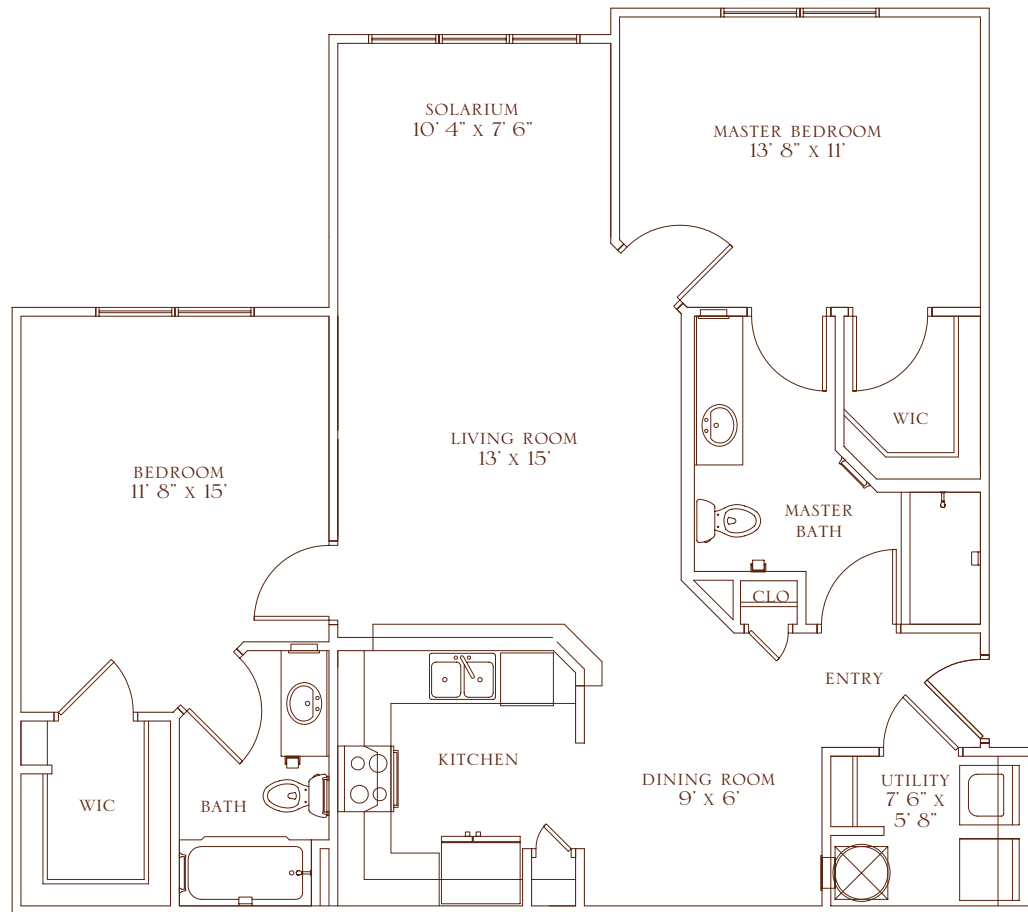

Serenity with solarium

this apartment home features:

2 BEDROOMS / 2 BATHS

1,137 TOTAL SQUARE FEET

GOURMET KITCHEN WITH DOUBLE
STAINLESS STEEL SINK

GE® BLACK APPLIANCES
INCLUDING MICROWAVE

DESIGNER-COORDINATED FINISHES

UTILITY ROOM WITH WASHER &
DRYER INCLUDED

CEILING FANS IN LIVING ROOM AND
MASTER BEDROOM

AMPLE CLOSETS THROUGHOUT THE
APARTMENT HOME

STAND-UP SHOWER IN THE MASTER
BATHROOM

PRIVATE PATIO OR BALCONY

LAKE VIEWS AVAILABLE

GARAGES AND
CARPORTS AVAILABLE

FLOOR PLANS ARE ARTIST RENDERINGS AND MAY VARY
SOMEWHAT IN PRECISE DETAIL AND DIMENSION.