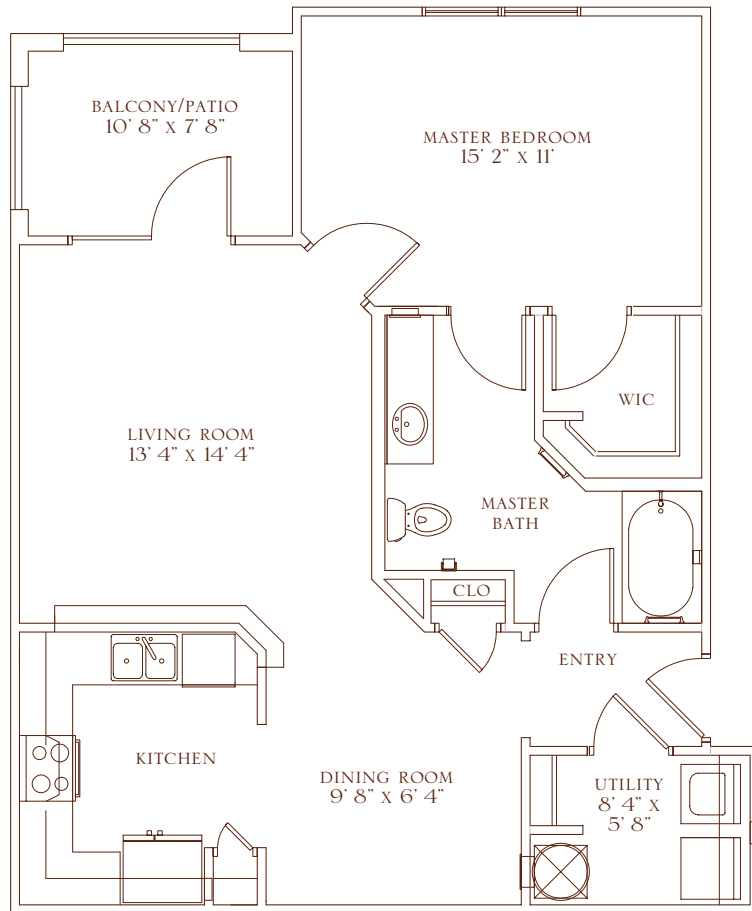

Repose with patio/balcony

this apartment home features:

1 BEDROOM / 1 BATH

830 TOTAL SQUARE FEET

GOURMET KITCHEN WITH DOUBLE
STAINLESS STEEL SINK

GE® BLACK APPLIANCES
INCLUDING MICROWAVE

DESIGNER-COORDINATED FINISHES

UTILITY ROOM WITH WASHER &
DRYER INCLUDED

CEILING FANS IN LIVING ROOM AND
MASTER BEDROOM

AMPLE CLOSETS THROUGHOUT THE
APARTMENT HOME

GARDEN TUB

PRIVATE PATIO OR BALCONY

LAKE VIEWS AVAILABLE

GARAGES AND
CARPORTS AVAILABLE

FLOOR PLANS ARE ARTIST RENDERINGS AND MAY VARY
SOMEWHAT IN PRECISE DETAIL AND DIMENSION.