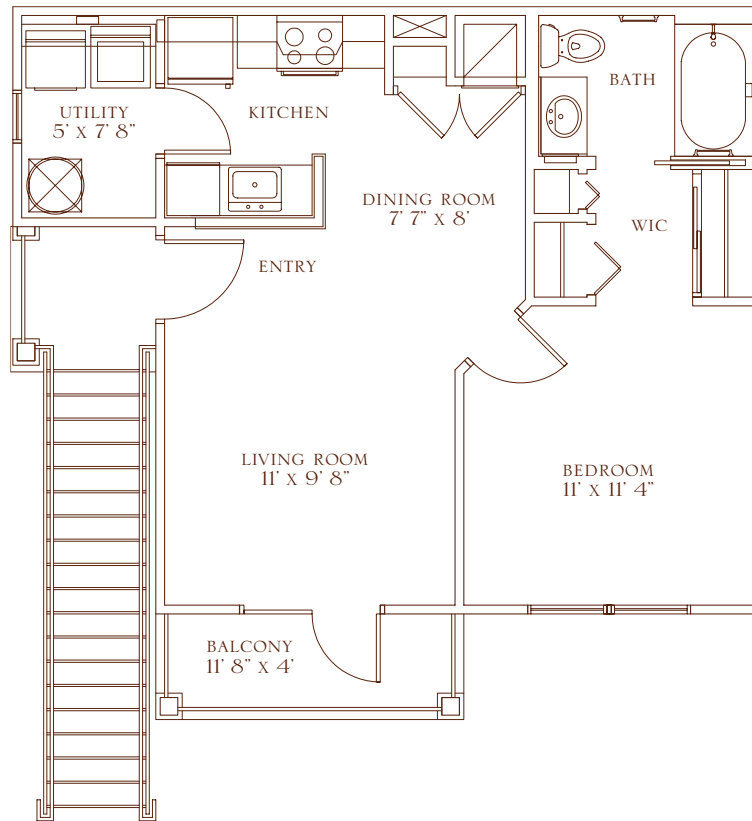

# Destiny

with balcony

*this apartment home features:*

1 BEDROOM / 1 BATH

575 TOTAL SQUARE FEET

UNIQUE CARRIAGE HOME-STYLE  
APARTMENT

GOURMET KITCHEN WITH DOUBLE  
STAINLESS STEEL SINK

GE® BLACK APPLIANCES  
INCLUDING MICROWAVE

DESIGNER-COORDINATED FINISHES

UTILITY ROOM WITH WASHER &  
DRYER INCLUDED

CEILING FANS IN LIVING ROOM AND  
MASTER BEDROOM

AMPLE CLOSETS THROUGHOUT THE  
APARTMENT HOME

GARDEN TUB

PRIVATE BALCONY

GARAGES AND  
CARPORTS AVAILABLE

FLOOR PLANS ARE ARTIST RENDERINGS AND MAY VARY  
SOMEWHAT IN PRECISE DETAIL AND DIMENSION.